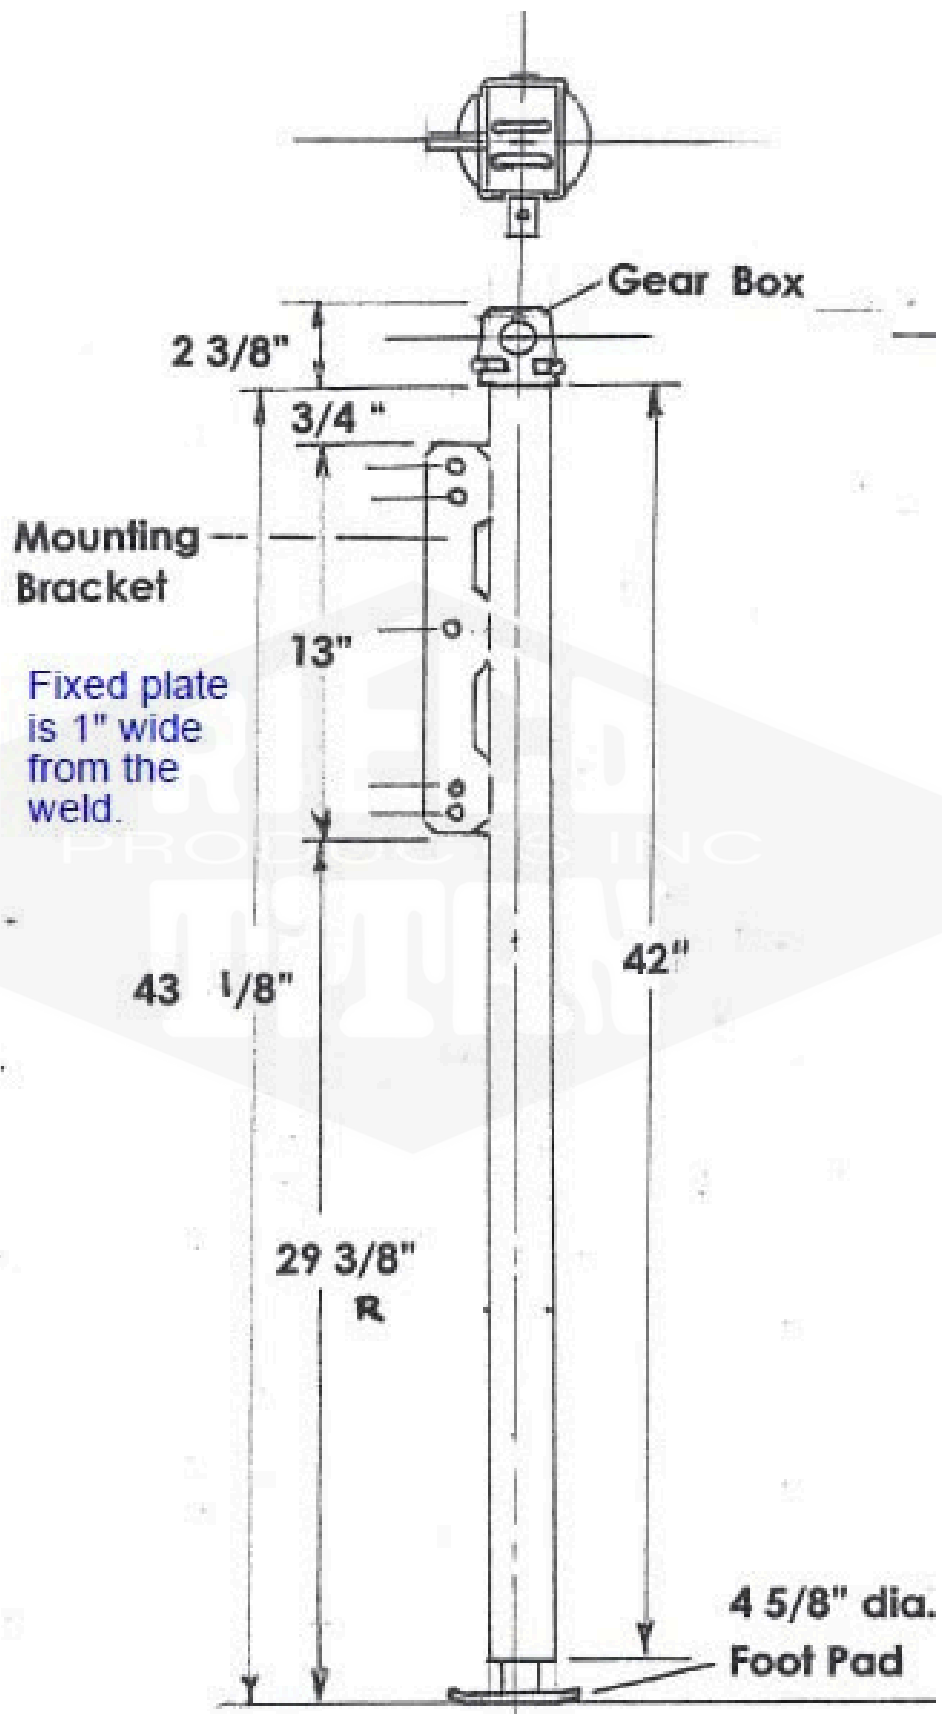

Mechanical Jack Drawing

965 Lambrecht Road | Frankfort, IL, 60423

Phone: 866.403.9803 | Fax: 815.469.4705

Email: customerservice@riecotitan.com

www.riecotitan.com

965 Lambrecht Road | Frankfort, IL, 60423

Phone: 866.403.9803 | Fax: 815.469.4705