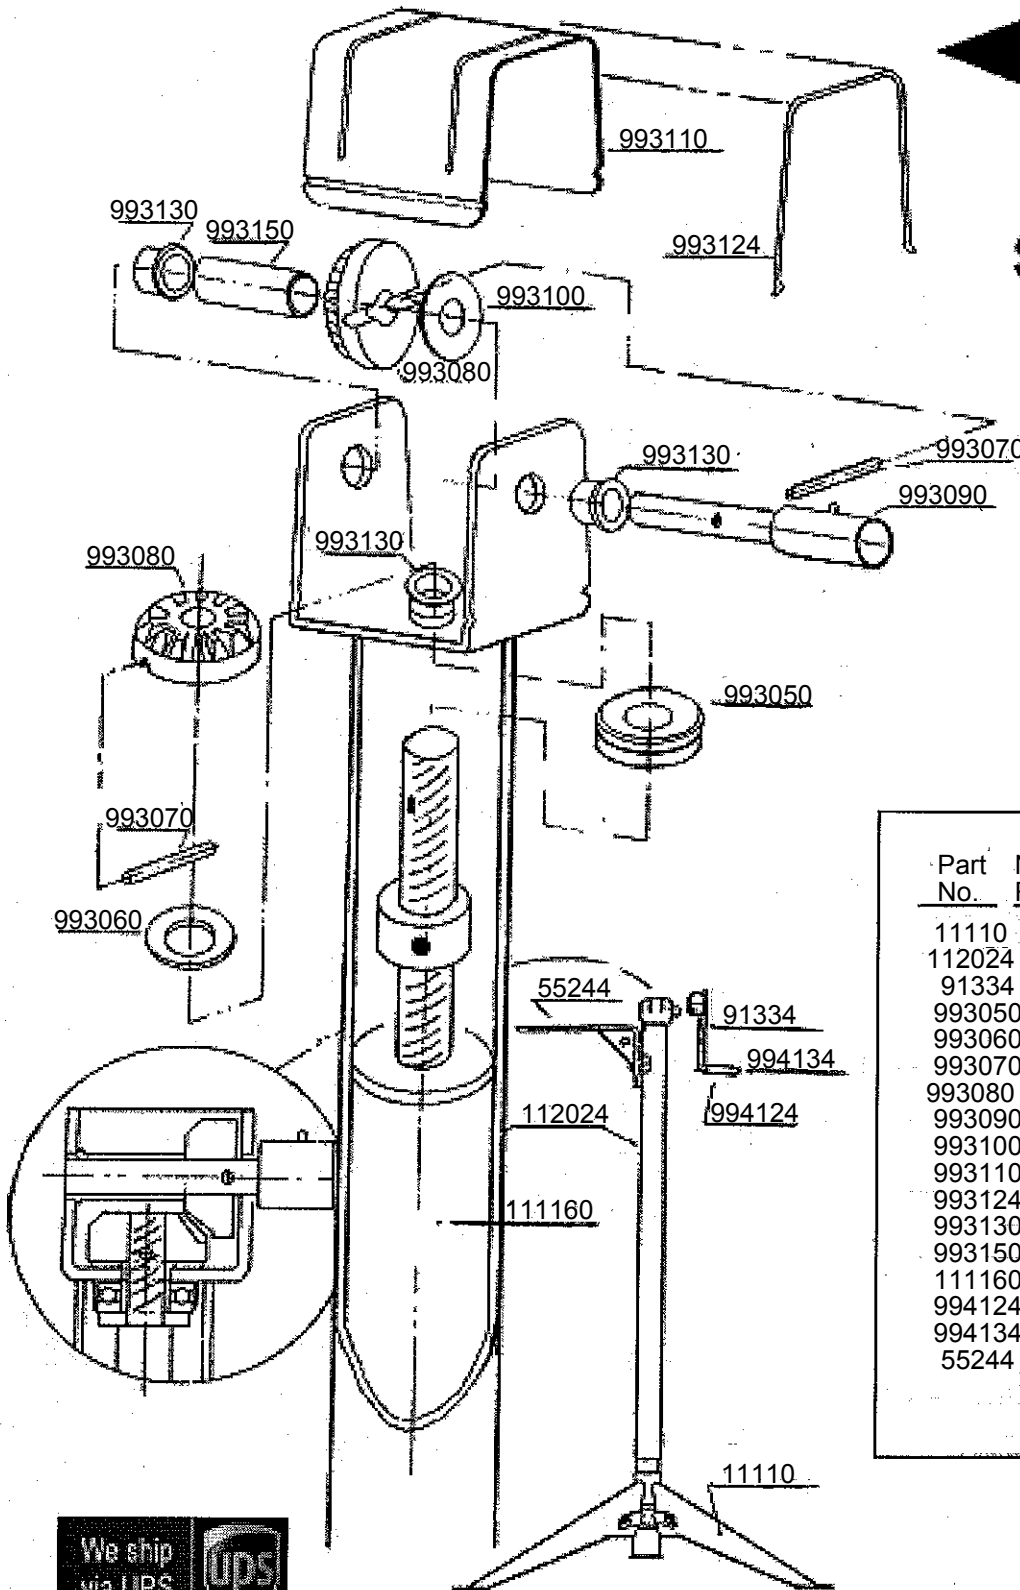

# RIECO-TITAN CAMPER JACK

## PARTS LIST

Standard Jack  
1000 lbs.

Part No.	No. Req.	Description
11110	1	Tripod
112024	1	Jack Screw Assembly (Jack Post)
91334	1	Crankhandle
993050	1	Thrust Bearing
993060	1	Bottom Gear Washer
993070	2	Gear Drive Pin
993080	2	Gear (Beveled)
993090	1	Gear Shaft
993100	1	Crank Gear Washer (side washer)
993110	1	Gear Box Cover
993124	1	Gear Box Cover Retaining Wire
993130	3	Nylon Bushing (Flanged)
993150	1	Spacer Tube
111160	1	Inner Tube Assembly
994124	1	Plastic Crank Spool
994134	1	Speed Nut Fastener
55244	1	#1 Bracket