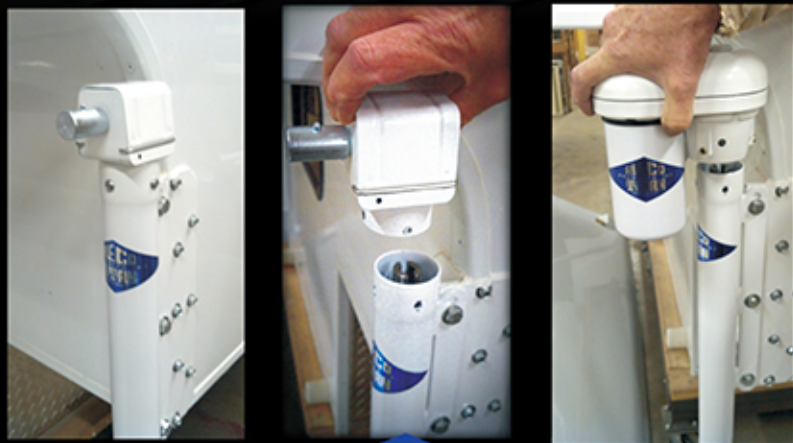

Convertible Jacks

shown with
upgrade kit

**Easily convert your
Rieco-Titan convertible
jack to an electric
wireless remote
controlled system**

- With a pre-wired camper, you can go from a manual to electric jack in just one hour
- Heavy Duty, All Steel Construction
- 2000 lb. capacity per jack
- Includes 4 jack posts with manual crank gear box
- Same durability and reliability everyone expects from Rieco Titan